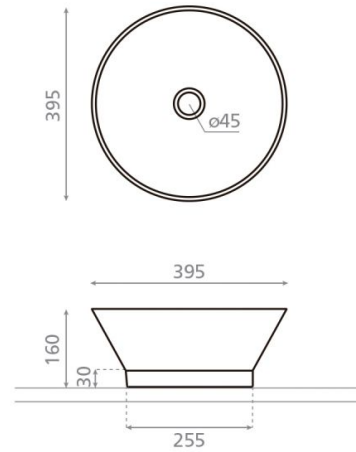

# Etna Toile de Jouy azul / cement

**Ref. 01064**

395 x 160 mm

## Features

Atelier washbasin

Circular