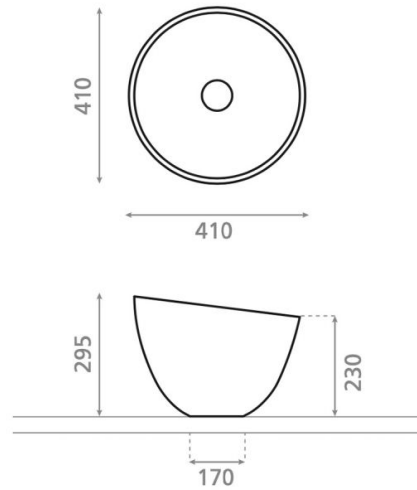

Kilimanjaro Sodalita

Ref. 00482

410 x 295 mm

Features