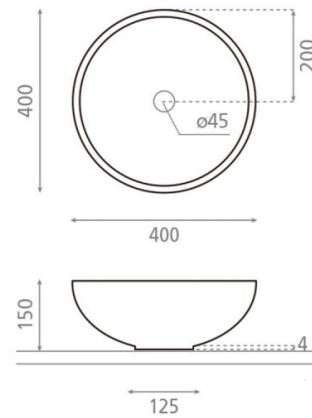

# New Lys Hokaido

**Ref. 01052**

400 x 150 mm

## Features

Atelier washbasin

Circular