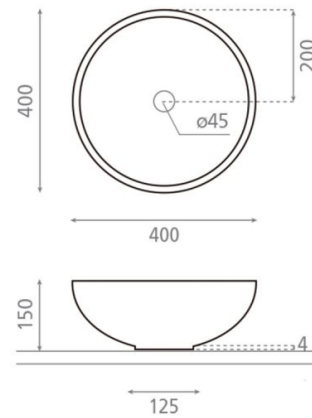

New Lys Mauve

Ref. 01051

400 x 150 mm

Features

Atelier washbasin

Circular