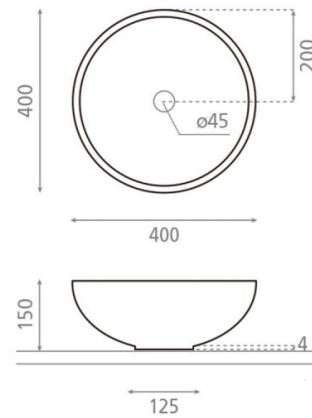

# New Lys lava flor

**Ref. 01053**

400 x 150 mm

## Features

Atelier washbasin

Circular