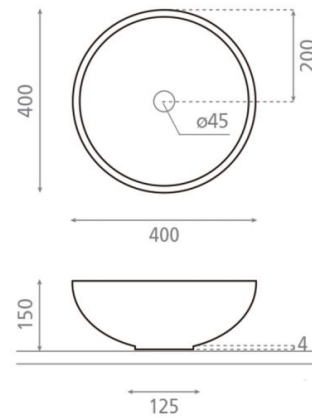

New Lys Fossil

Ref. 01050

400 x 150 mm

Features

Atelier washbasin

Circular