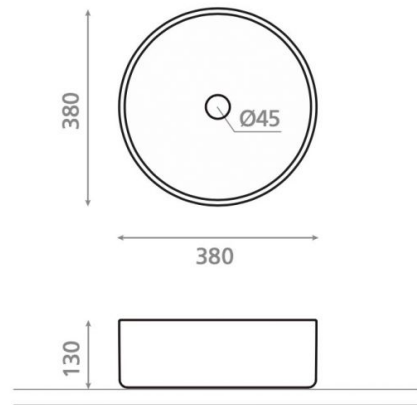

Dinan 38 Andesita

Ref. 01006

380 x 130 mm

Features

Atelier washbasin

Circular

: