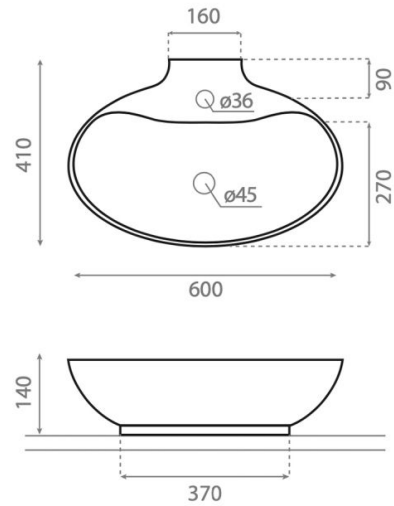

# New Málaga Traquita

**Ref. 01017**

600 x 410 x 140 mm

## Features

Atelier washbasin

Oval

: