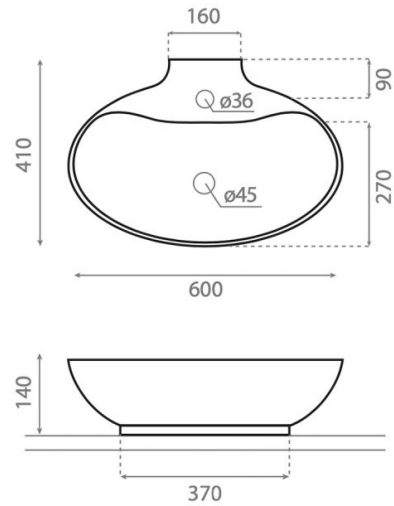

New Málaga Andesita

Ref. 01017

600 x 410 x 140 mm

Features

Atelier washbasin

Oval

: