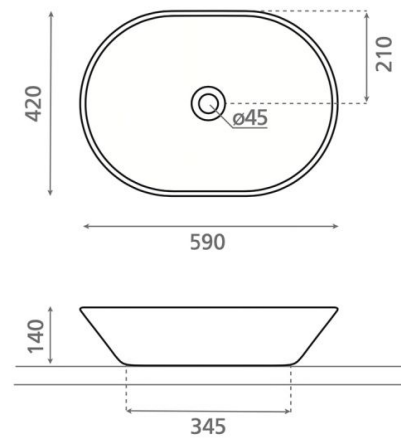

# New Toulouse Andesita

**Ref. 01014**

590 x 420 x 140 mm

## Features

Atelier washbasin

Oval

: