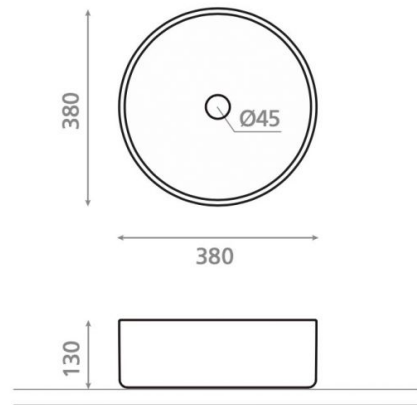

Dinan 38 filo

Ref. 00493

380 x 130 mm

Features

Porcelain washbasin
Circular

Available colors: