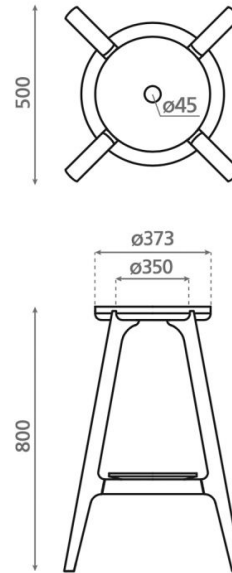

Halong

Ref. 8268

800 x 475 mm

Features

Bamboo pedestal
Compatible with any 380mm
washbasin: Wadi, Dinan, Detroit...

Available colors: