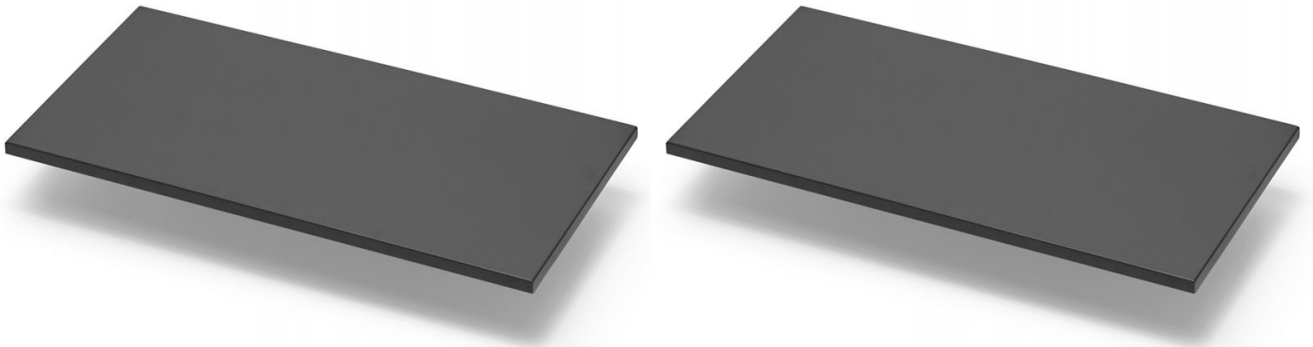

Cubic Black Top

Ref. 8263

600x450x18 mm

Features

Wooden countertop in oak and black color to place in the Cubic floor or wall-mounted furniture.

Can be combined with the Cubic shelf, also available in both colours.