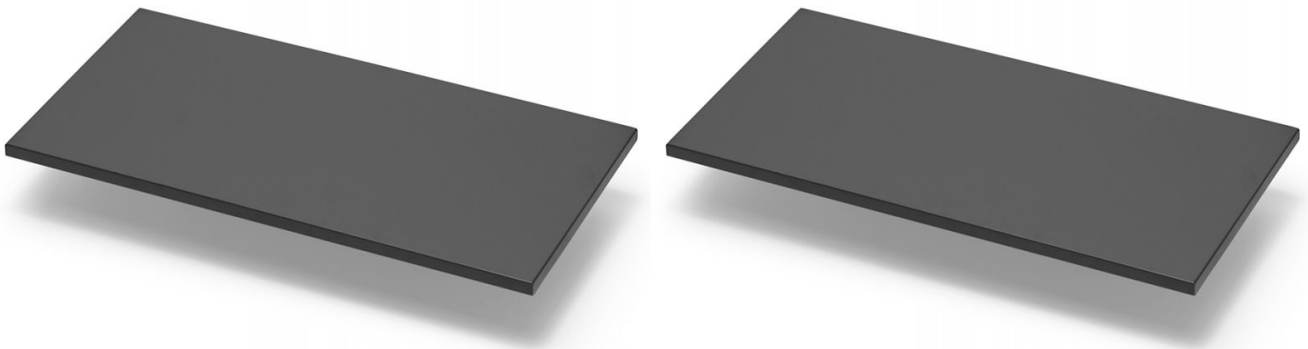

# Cubic Black Shelf

**Ref. 8262**

600x408x18 mm

## Features

Wooden shelf in oak and black color to place in the Cubic floor or suspended furniture.

Combinable with the Cubic countertop, also available in both colors.