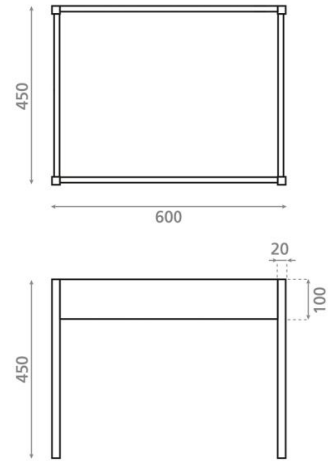

Cubic White Suspended Furniture

Ref. 8247

600x450x450 mm

Features

Suspended stainless steel metal structure.

Combinable with countertop + countertop washbasin or with our Liébana furniture washbasin.

Cubic wooden countertops and shelves are available in oak and black.