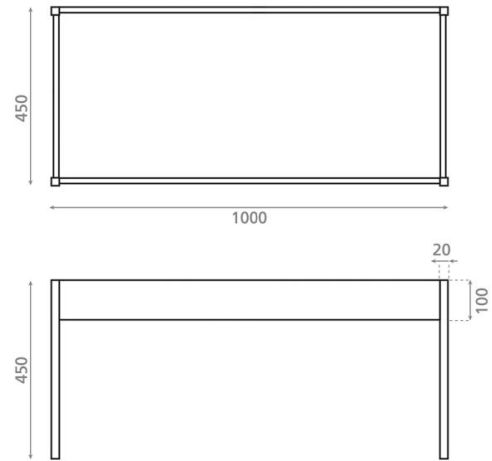

Cubic Black Suspended Furniture

Ref. 8246

600x450x450 mm

Features

Suspended stainless steel metal structure.

Combinable with countertop + countertop washbasin or with our Liébana furniture washbasin.

Cubic wooden countertops and shelves are available in oak and black.