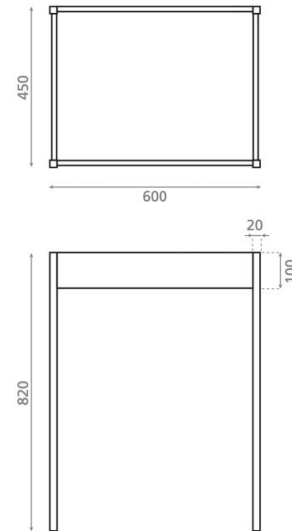

Cubic White Furniture

Ref. 8245

600x450x820 mm

Features

Stainless steel metal structure on the floor.

Combinable with countertop + countertop washbasin or with our Liébana furniture washbasin.

Cubic wooden countertops and shelves are available in oak and black.