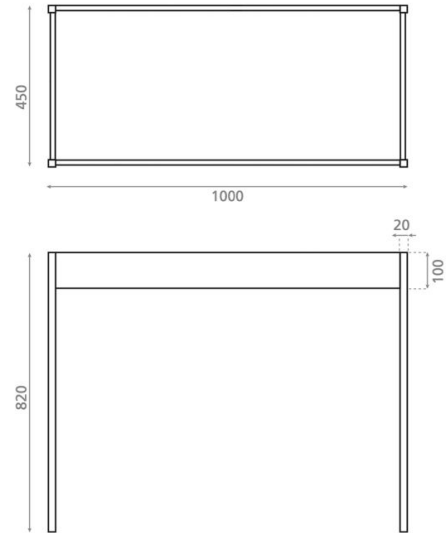

Black Cubic Furniture

Ref. 8244

600x450x820 mm

Features

Stainless steel metal structure on the floor.

Combinable with countertop + countertop washbasin or with our Liébana furniture washbasin.

Cubic wooden countertops and shelves are available in oak and black.