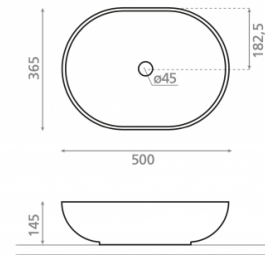

Nules oval

Ref. 4206

500 x 365 x 145 mm

Features

Porcelain washbasin
Topcounter
Oval