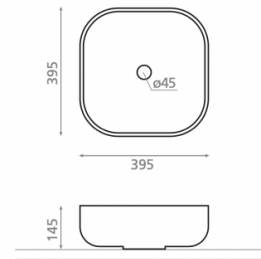

# Nules cuadrado

## Ref. 4205

395 x 395 x 145 mm

### Features

Porcelain washbasin  
Topcounter  
Square