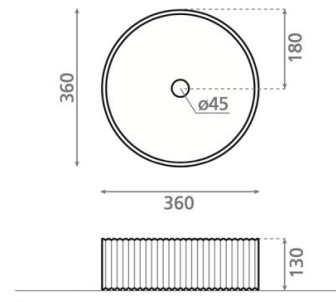

Mappi C

Ref. 00634

360x360x130 mm

Features

Stone washbasin
Topcounter
Circular
Beige

Available colors: