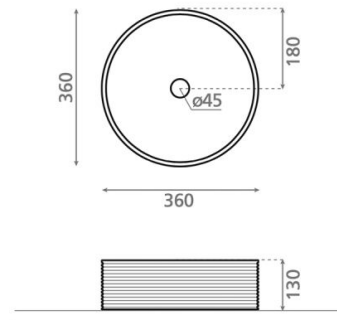

Papúa C

Ref. 00632

360x360x130 mm

Features

Stone washbasin
Topcounter
Circular
Beige

Available colors: