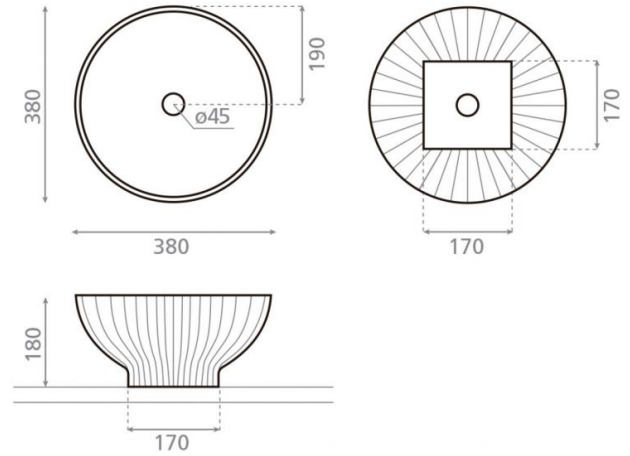

# Dobra Circular Terrazo Gris

**Ref. 00468**

380 x 180 mm

## Features

Porcelain washbasin  
Topcounter  
Circular