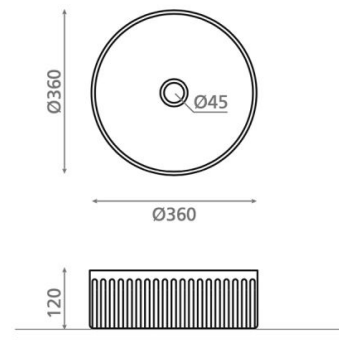

Wadi Circular

Ref. 4179

360 x 360 x 120 mm

Features

Matt porcelain washbasin
Topcounter
Circular

Available colors: