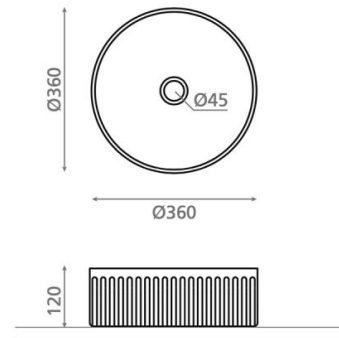

## Ref. 4179

360 x 360 x 120 mm

### Features

Matt porcelain washbasin  
Topcounter  
Circular

Available colors: