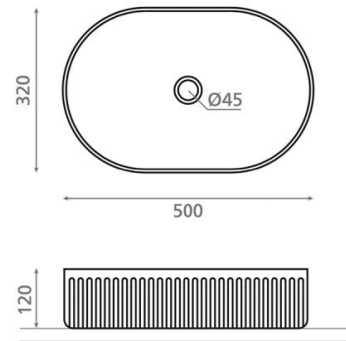

Wadi Oval Teja

Ref. 00467

500x320x120 mm

Features

Atelier porcelain washbasin

Topcounter

Oval

Includes valve