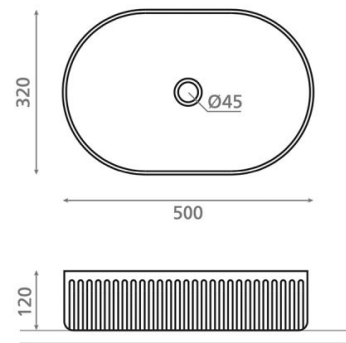

# Wadi Oval Negro Envejecido

**Ref. 00465**

500x320x120 mm

## Features

Atelier porcelain washbasin

Topcounter

Oval

Includes valve