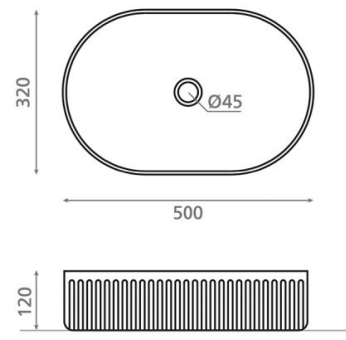

# Wadi Oval Naranja

**Ref. 00459**

500x320x120 mm

---

## Features

Atelier porcelain washbasin

Topcounter

Oval

Includes valve