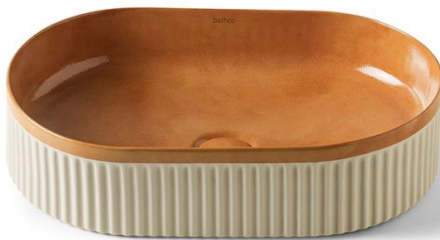

# Wadi Oval Naranja

**Ref. 00459**

500x320x120 mm

---

## Features

Atelier porcelain washbasin

Topcounter

Oval

Includes valve