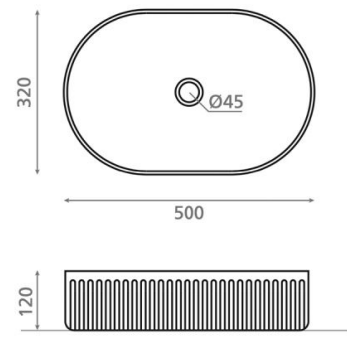

Wadi Oval Gris

Ref. 00455

500x320x120 mm

Features

- Atelier porcelain washbasin
- Topcounter
- Oval
- Includes valve