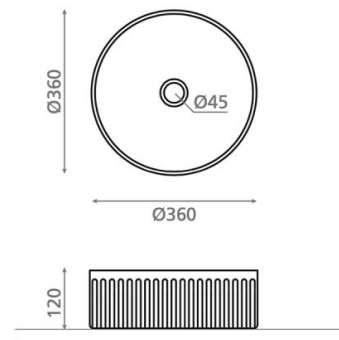

Wadi Naranja Manchas Oro

Ref. 00462

360x120 mm

Features

Atelier porcelain washbasin Topcounter
Circular Includes valve