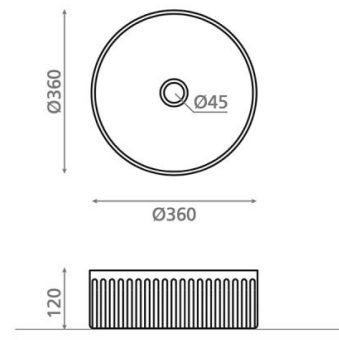

Wadi Circular Naranja Manchas Oro

Ref. 00462

360x120 mm

Features

Atelier porcelain washbasin Topcounter
Circular Includes valve