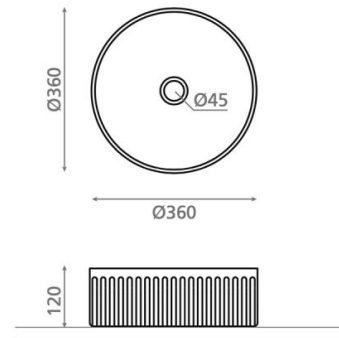

Wadi Azul Manchas

Ref. 00460

360x120 mm

Features

Atelier porcelain washbasin Topcounter
Circular Includes valve