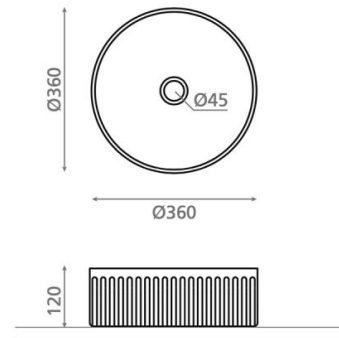

Wadi Gris

Ref. 00454

360x120 mm

Features

Atelier porcelain washbasin Topcounter
Circular Includes valve