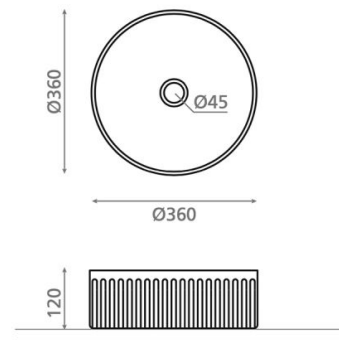

Wadi Circular Gris

Ref. 00454

360x120 mm

Features

Atelier porcelain washbasin Topcounter
Circular Includes valve