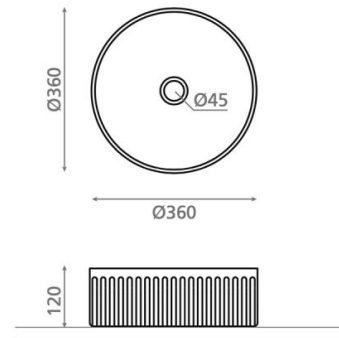

Wadi Toile de Jouy beige

Ref. 00448

360x120 mm

Features

Atelier porcelain washbasin Topcounter
Circular Includes valve