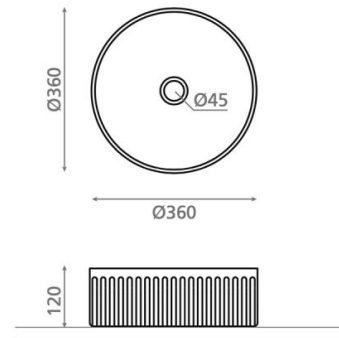

Wadi Circular Toile de Jouy beige

Ref. 00448

360x120 mm

Features

Atelier porcelain washbasin Topcounter
Circular Includes valve