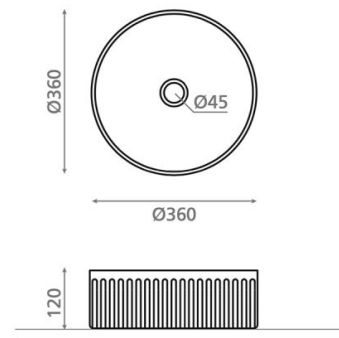

# Wadi Toile de Jouy verde

**Ref. 00450**

360x120 mm

## Features

Atelier porcelain washbasin Topcounter  
Circular Includes valve