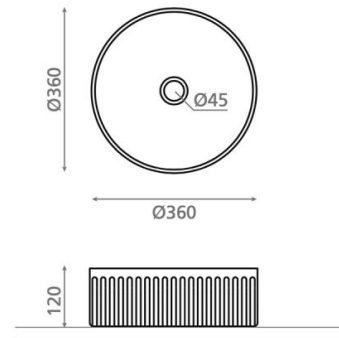

# Wadi Circular Toile de Jouy verde

**Ref. 00450**

360x120 mm

## Features

Atelier porcelain washbasin Topcounter  
Circular Includes valve