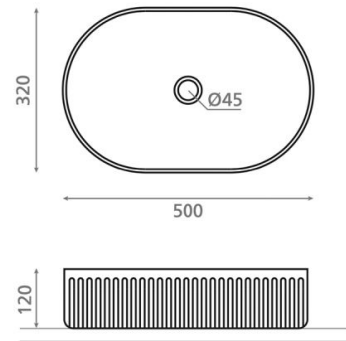

# Wadi Oval Rústico

**Ref. 00447**

500x320x120 mm

## Features

Atelier porcelain washbasin

Topcounter

Oval

Includes valve