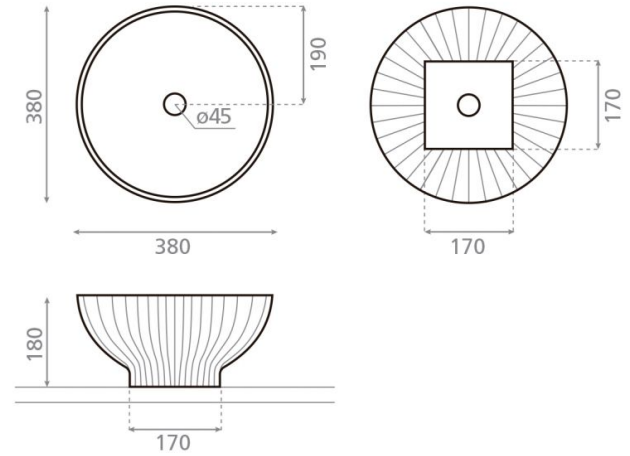

Dobra Circular

Ref. 4191

380 x 180 mm

Features

Porcelain washbasin
Topcounter
Circular

Available colors: