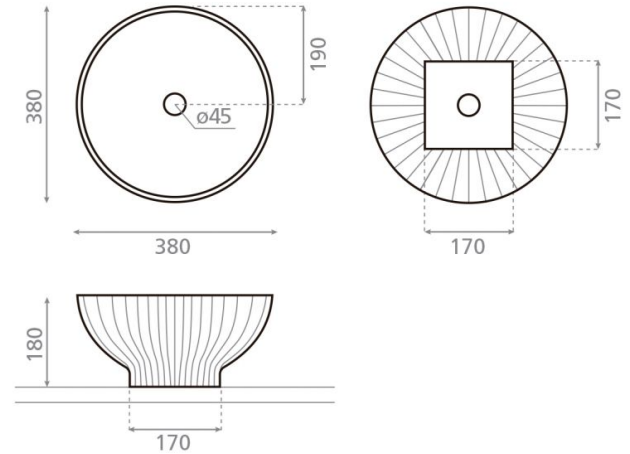

## Ref. 4191

380 x 180 mm

### Features

Porcelain washbasin  
Topcounter  
Circular

Available colors: