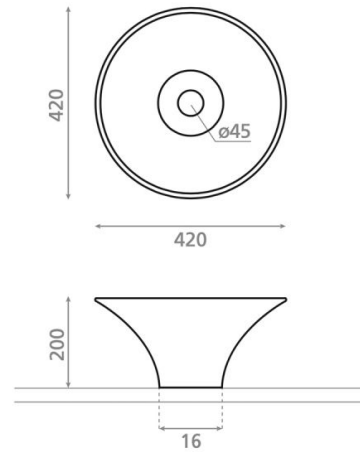

Saigón

Ref. 4189

420 x 200 mm

Features

Matt porcelain washbasin

Topcounter

Circular

Available colors: