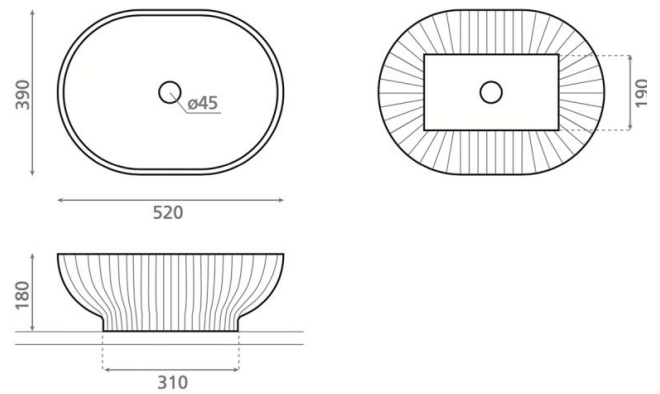

# Dobra Oval

**Ref. 4199**

520 x 390 x 180 mm

## Features

Porcelain washbasin  
Topcounter  
Oval

Available colors: