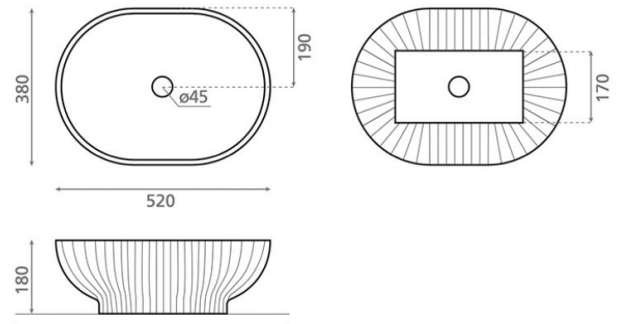

# Dobra Oval

**Ref. 4199**

520 x 380 x 180 mm

## Features

Porcelain washbasin  
Topcounter  
Oval

Available colors: