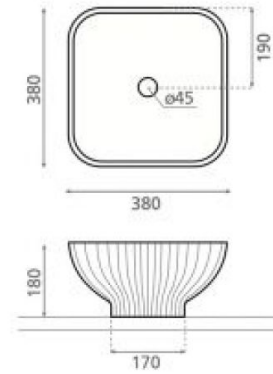

# Dobra Cuadrado

**Ref. 4195**

380 x 380 x 180 mm

## Features

porcelain washbasin  
Topcounter  
Circular

Available colors: