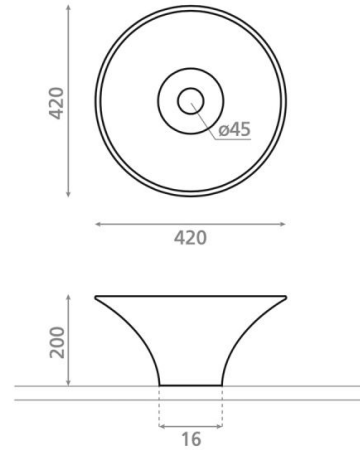

Saigón Flores azul

Ref. 00478

420 x 200 mm

Features

Atelier washbasin
Topcounter
Circular