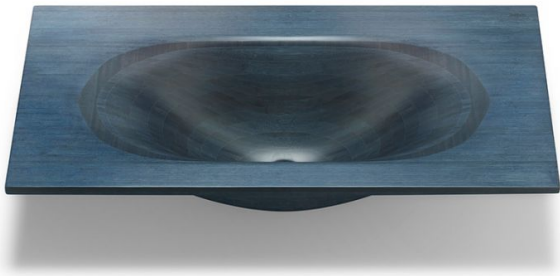

Laos azul

Ref. 5011

900 x 450 x 200 mm

Features

Bamboo furniture washbasin

Blue wood

Rectangular