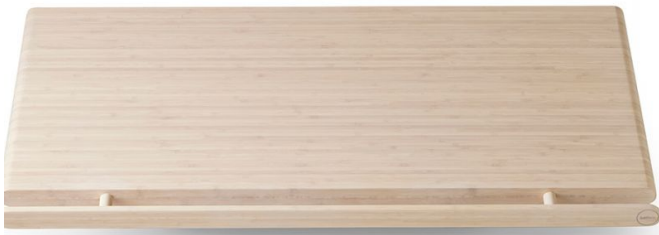

Attopu

Ref. 5012

1000 x 500 x 40 mm

Features

Bamboo top + support set