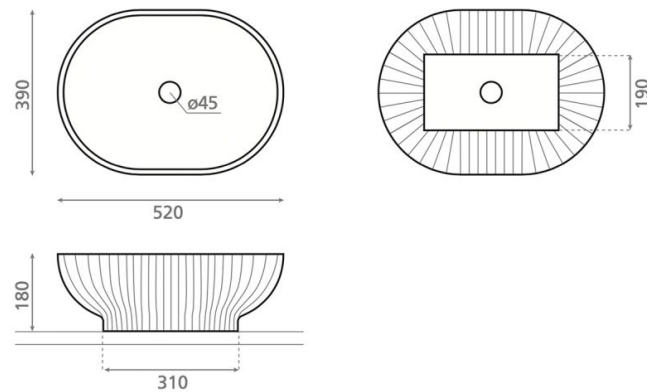

Cervino Oval

Ref. 6055

520 x 390 x 180 mm

Features

Solid surface washbasin
Topcounter
Oval

Available colors: