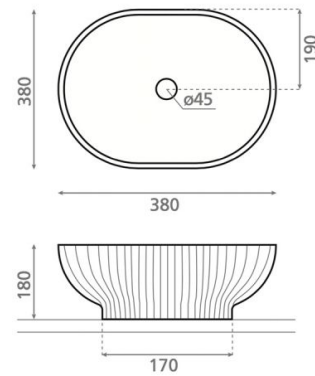

# Cervino Oval

**Ref. 6055**

520 x 380 x 180 mm

## Features

Solid surface washbasin  
Topcounter  
Oval

Available colors: